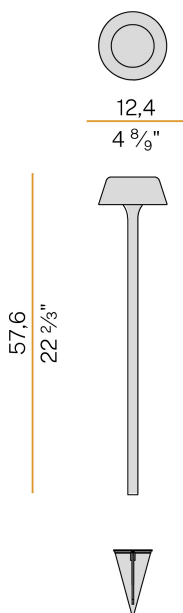

## Firefly In The Sky

5V DC battery  
PE07828.011.0514

 textured soft white

### Data sheet

CODE	PE07828.011.0514
SYSTEM POWER CONSUMPTION	2W
EFFICACY	67lm/W
LIGHT SOURCE	LED
LIGHT SOURCE LIFETIME	L80 (B10) 70.000h
COLOUR TEMPERATURE	2700K Ra>90
LIGHT DISTRIBUTION	diffused
POWER SUPPLY	5V DC
ELECTRICAL CONFIGURATION	battery
NOMINAL LUMINOUS FLUX	273lm
LUMEN OUTPUT	134lm
EFFICIENCY	49.1%
WEIGHT	0.91 Kg
PROTECTION DEGREE	IP65
COLOUR TOLLERANCES	SDCM 3
PACKING DIMENSIONS	14,0 x 63,0 x 12,5 cm

### Technical drawing

### Polar diagram